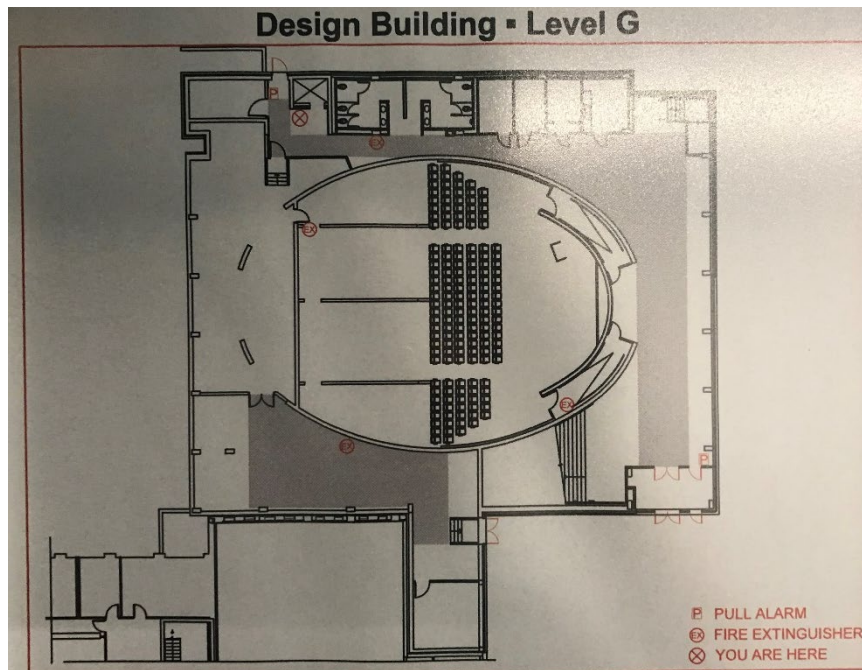

Finding the Bridges Plenary Auditorium and Registration

The Irving Oil Auditorium and Bridges Registration take place in the Richard Murray Design Building located on Morris Street between Barrington Street and Queen Street.

Richard Murray Design Building

Registration takes place on the lower floor.

Registration and front of the auditorium

Map level G (Morris Street is on the right)

If you are arriving from Buildings H or B, you arrive at the top of the auditorium. It is possible to take the stairs or elevator or walk down the auditorium.

Map level 1 (Morris Street is on the right)

Design Building as seen from B Building